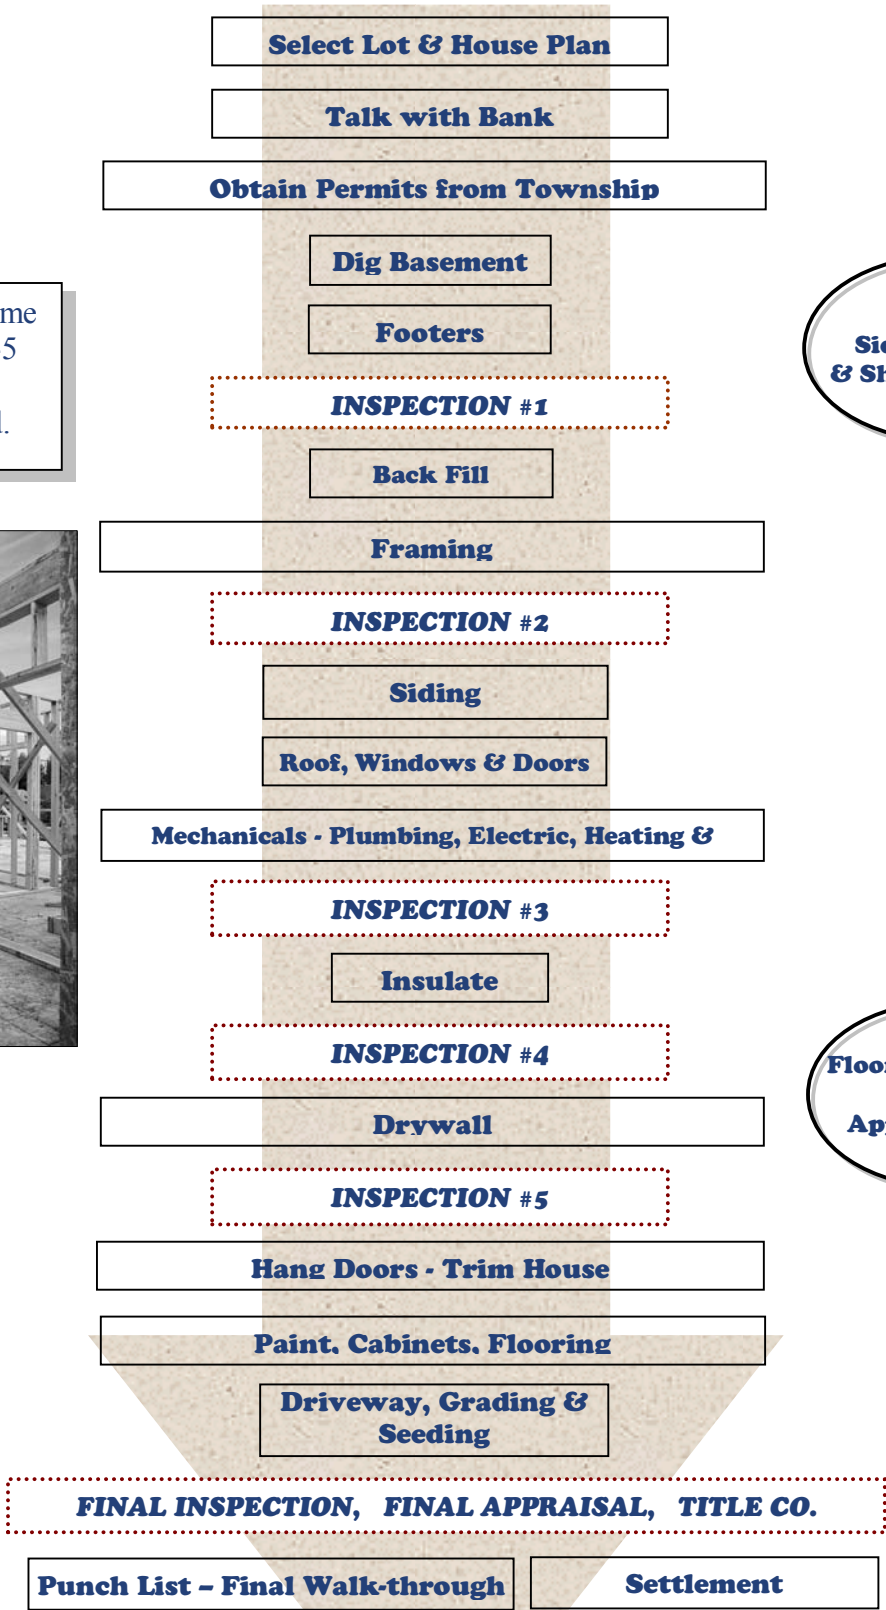

# General Building Schedule of Your New Home

Building a new home typically takes 4-5 months from beginning to end.

Choose Siding, Trim, & Shingle Colors

Choose Flooring, Cabinets, Lighting, Appliances, and Paint